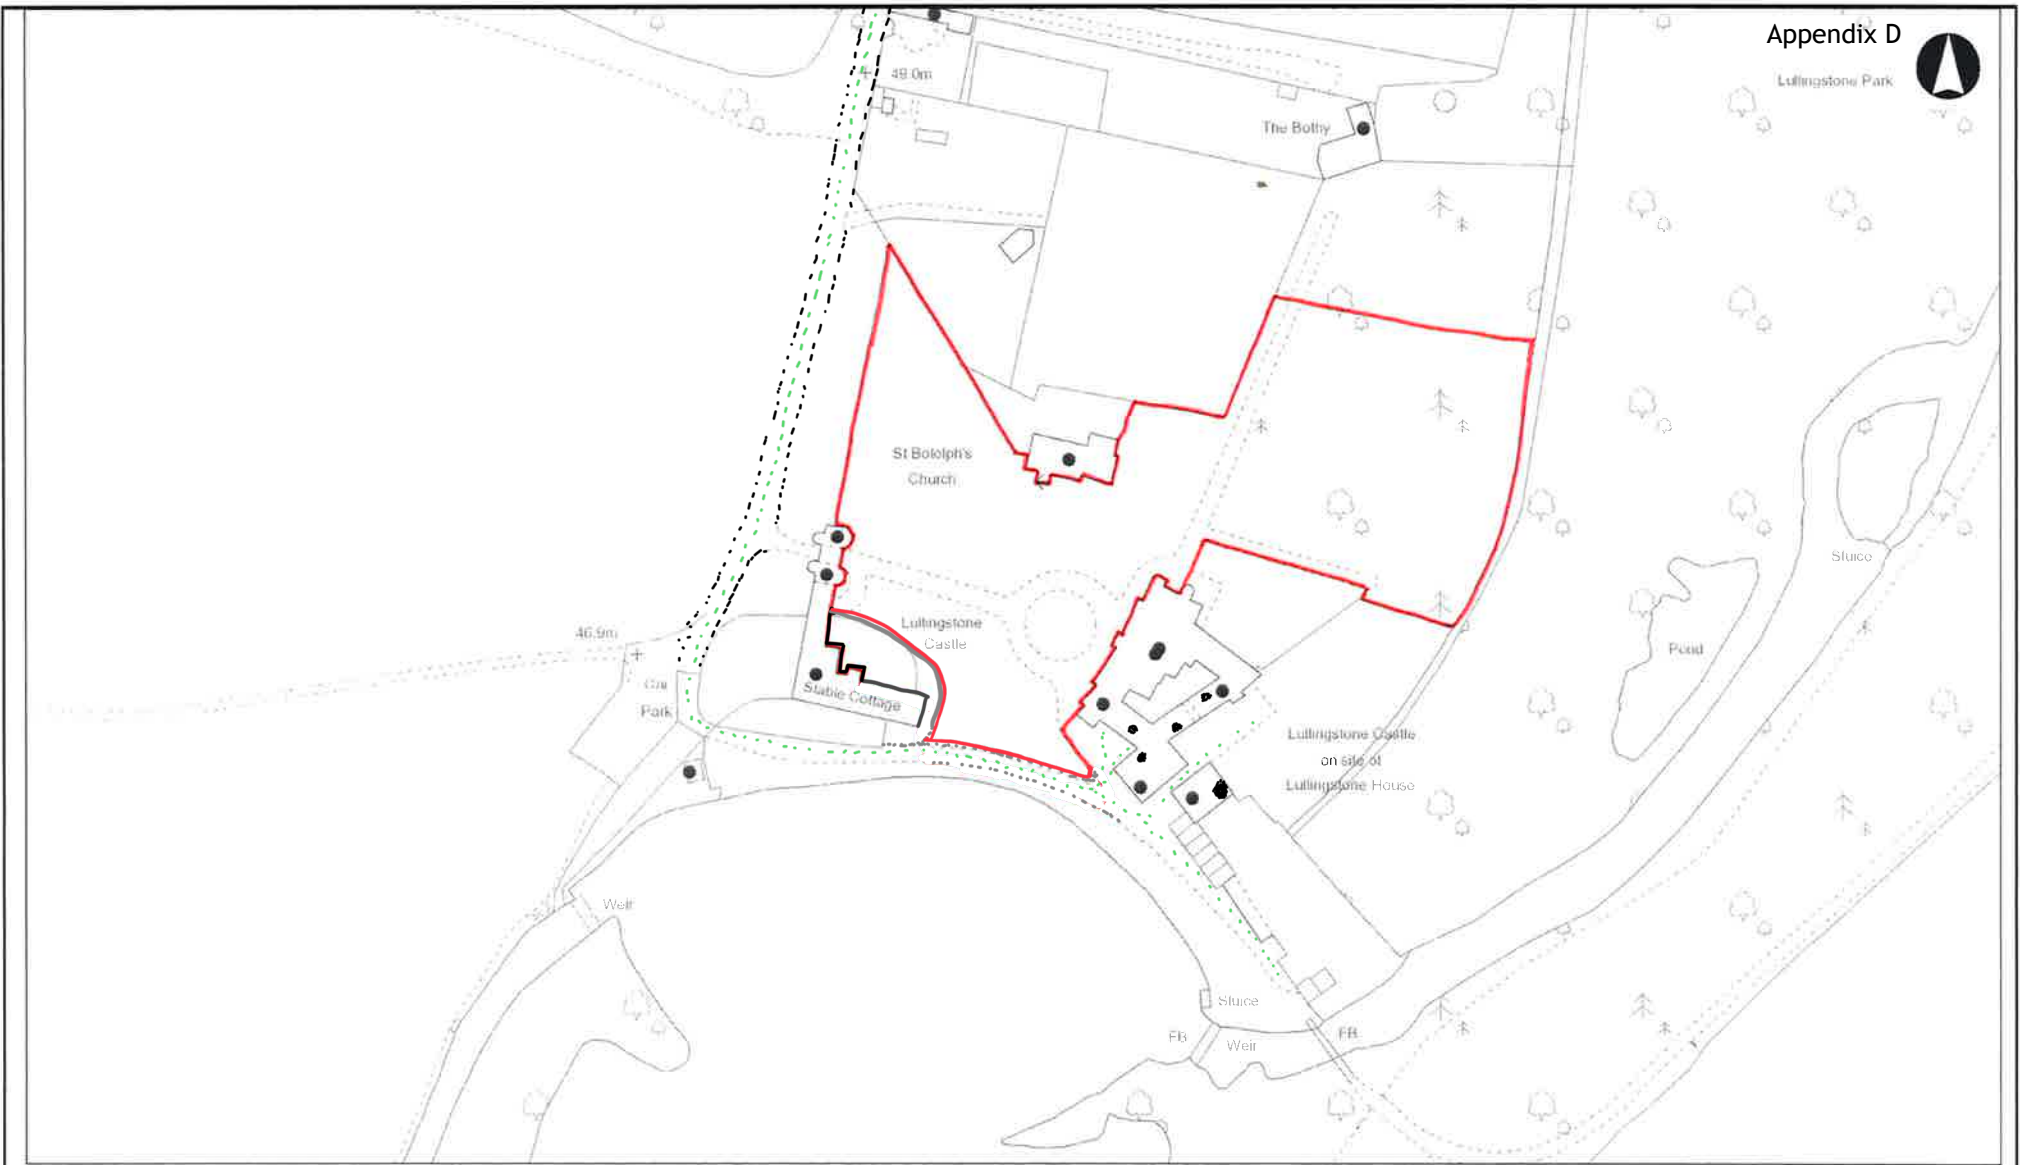

Lullingstone Park

DISTRICT COUNCIL
© Crown copyright and database rights 2016
Ordnance Survey 100019428.

Scale: 1:1,911

Date: May-2019